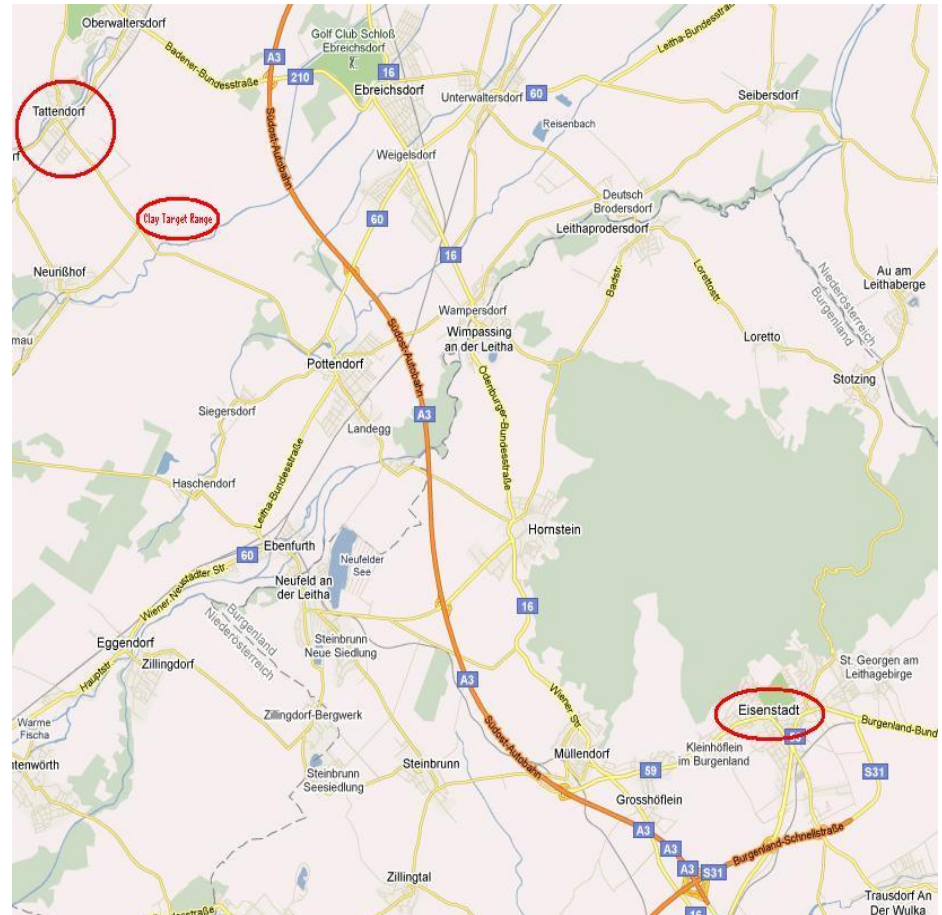

28th WORLD CHAMPIONSHIP - AUSTRIA

Clay target events: Tattendorf

2 ranges

N 47° 56' 3.65", E 16° 20' 34.05"