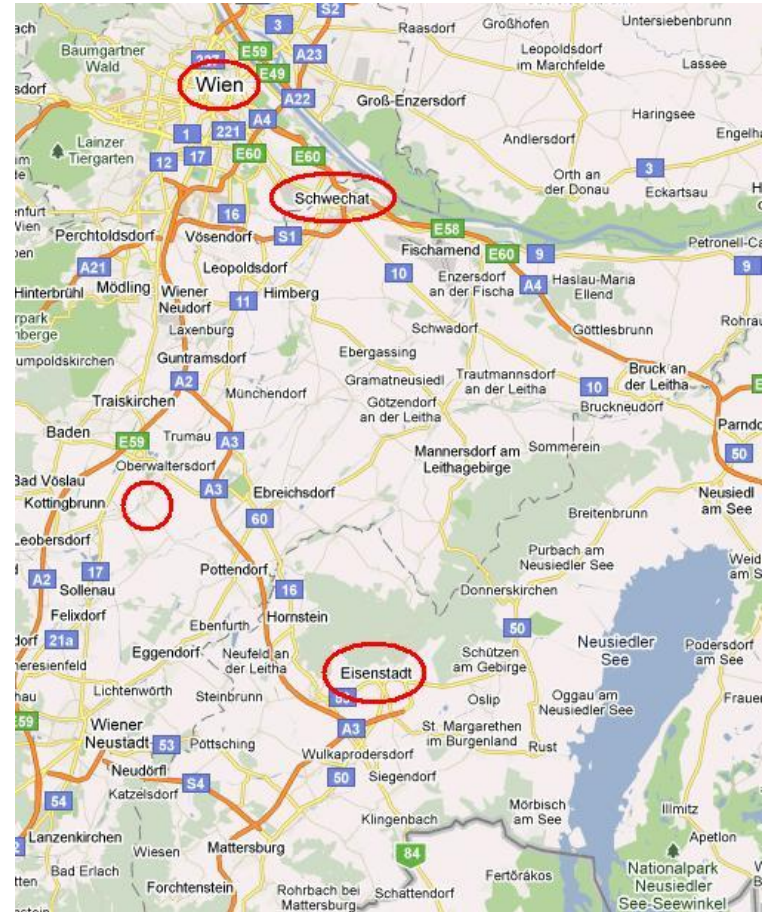

28th WORLD CHAMPIONSHIP

2018

AUSTRIA

Eisenstadt

from 19th to 25th August

28th WORLD CHAMPIONSHIP - AUSTRIA

Directions from the Airport

DISTANCES

Vienna - Eisenstadt: 57 km

Airport Vienna (VIE) Schwechat - Eisenstadt: 65 km

Eisenstadt – Tattendorf: 24 km

28th WORLD CHAMPIONSHIP - AUSTRIA

Rifle, musket and pistol events:

100 m shooting range:

50 m shooting range:

25 m shooting range:

Eisenstadt

13 firing points

20 firing points

35 firing points

N 47° 51' 43.98", E 16° 32' 11.56"

28th WORLD CHAMPIONSHIP - AUSTRIA

Clay target events: Tattendorf